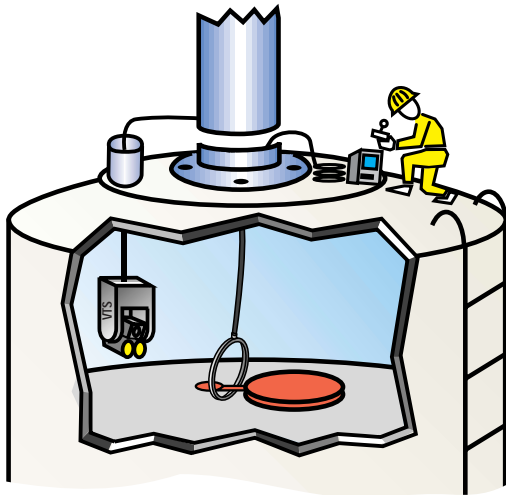

In Hazardous Areas