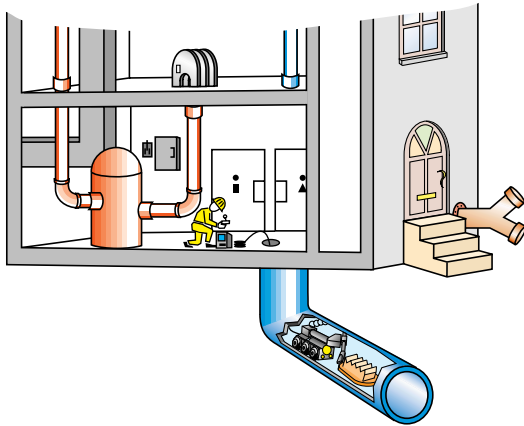

Visual Testing Applications

Foreign Object Retrieval

24 Hour Emergency Service

When loose parts, tools or debris are dropped into important manufacturing, process and power generation systems, VTS can retrieve them without the need for disassembly. We arrive on-site with remote visual testing equipment and specialised retrieval tools, which allow us to retrieve these items from hard to reach areas. Backed by years of experience, we have a 99% success rate which has saved our customers money by reducing downtime. When the job is complete, we provide video documentation of a clean system which is ready to go back on line.

Under Buildings