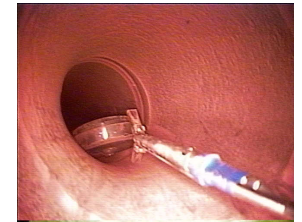

Visual Testing Applications

Foreign Object Retrieval

24 Hour Emergency Service

When loose parts, tools or debris are dropped into important manufacturing, process and power generation systems, VTS can retrieve them without the need for disassembly. We arrive on-site with remote visual testing equipment and specialised retrieval tools, which allow us to retrieve these items from hard to reach areas. Backed by years of experience, we have a 99% success rate which has saved our customers money by reducing downtime. When the job is complete, we provide video documentation of a clean system which is ready to go back on line.

Under Buildings

In Pipes

In Hazardous Areas

In Machinery