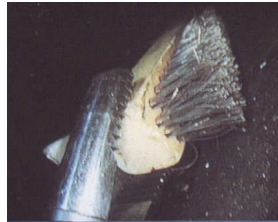

Visual Testing Applications

Foreign Object Retrieval

24 Hour Emergency Service

When loose parts, tools or debris are dropped into important manufacturing, process and power generation systems, VTS can retrieve them without the need for disassembly. We arrive on-site with remote visual testing equipment and specialised retrieval tools, which allow us to retrieve these items from hard to reach areas. Backed by years of experience, we have a 99% success rate which has saved our customers money by reducing downtime. When the job is complete, we provide video documentation of a clean system which is ready to go back on line.

Under Buildings