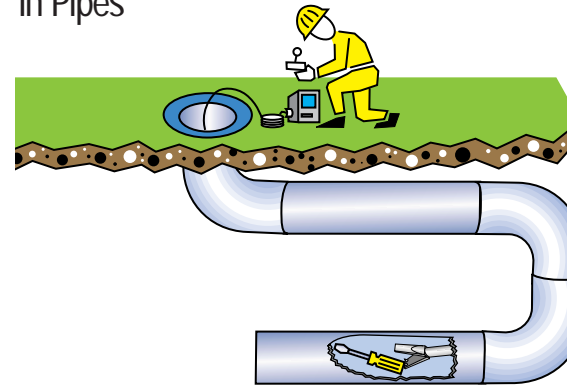

Visual Testing Applications

Foreign Object Retrieval

24 Hour Emergency Service

When loose parts, tools or debris are dropped into important manufacturing, process and power generation systems, VTS can retrieve them without the need for disassembly. We arrive on-site with remote visual testing equipment and specialised retrieval tools, which allow us to retrieve these items from hard to reach areas. Backed by years of experience, we have a 99% success rate which has saved our customers money by reducing downtime. When the job is complete, we provide video documentation of a clean system which is ready to go back on line.

Under Buildings

In Pipes

In Hazardous Areas

In Machinery